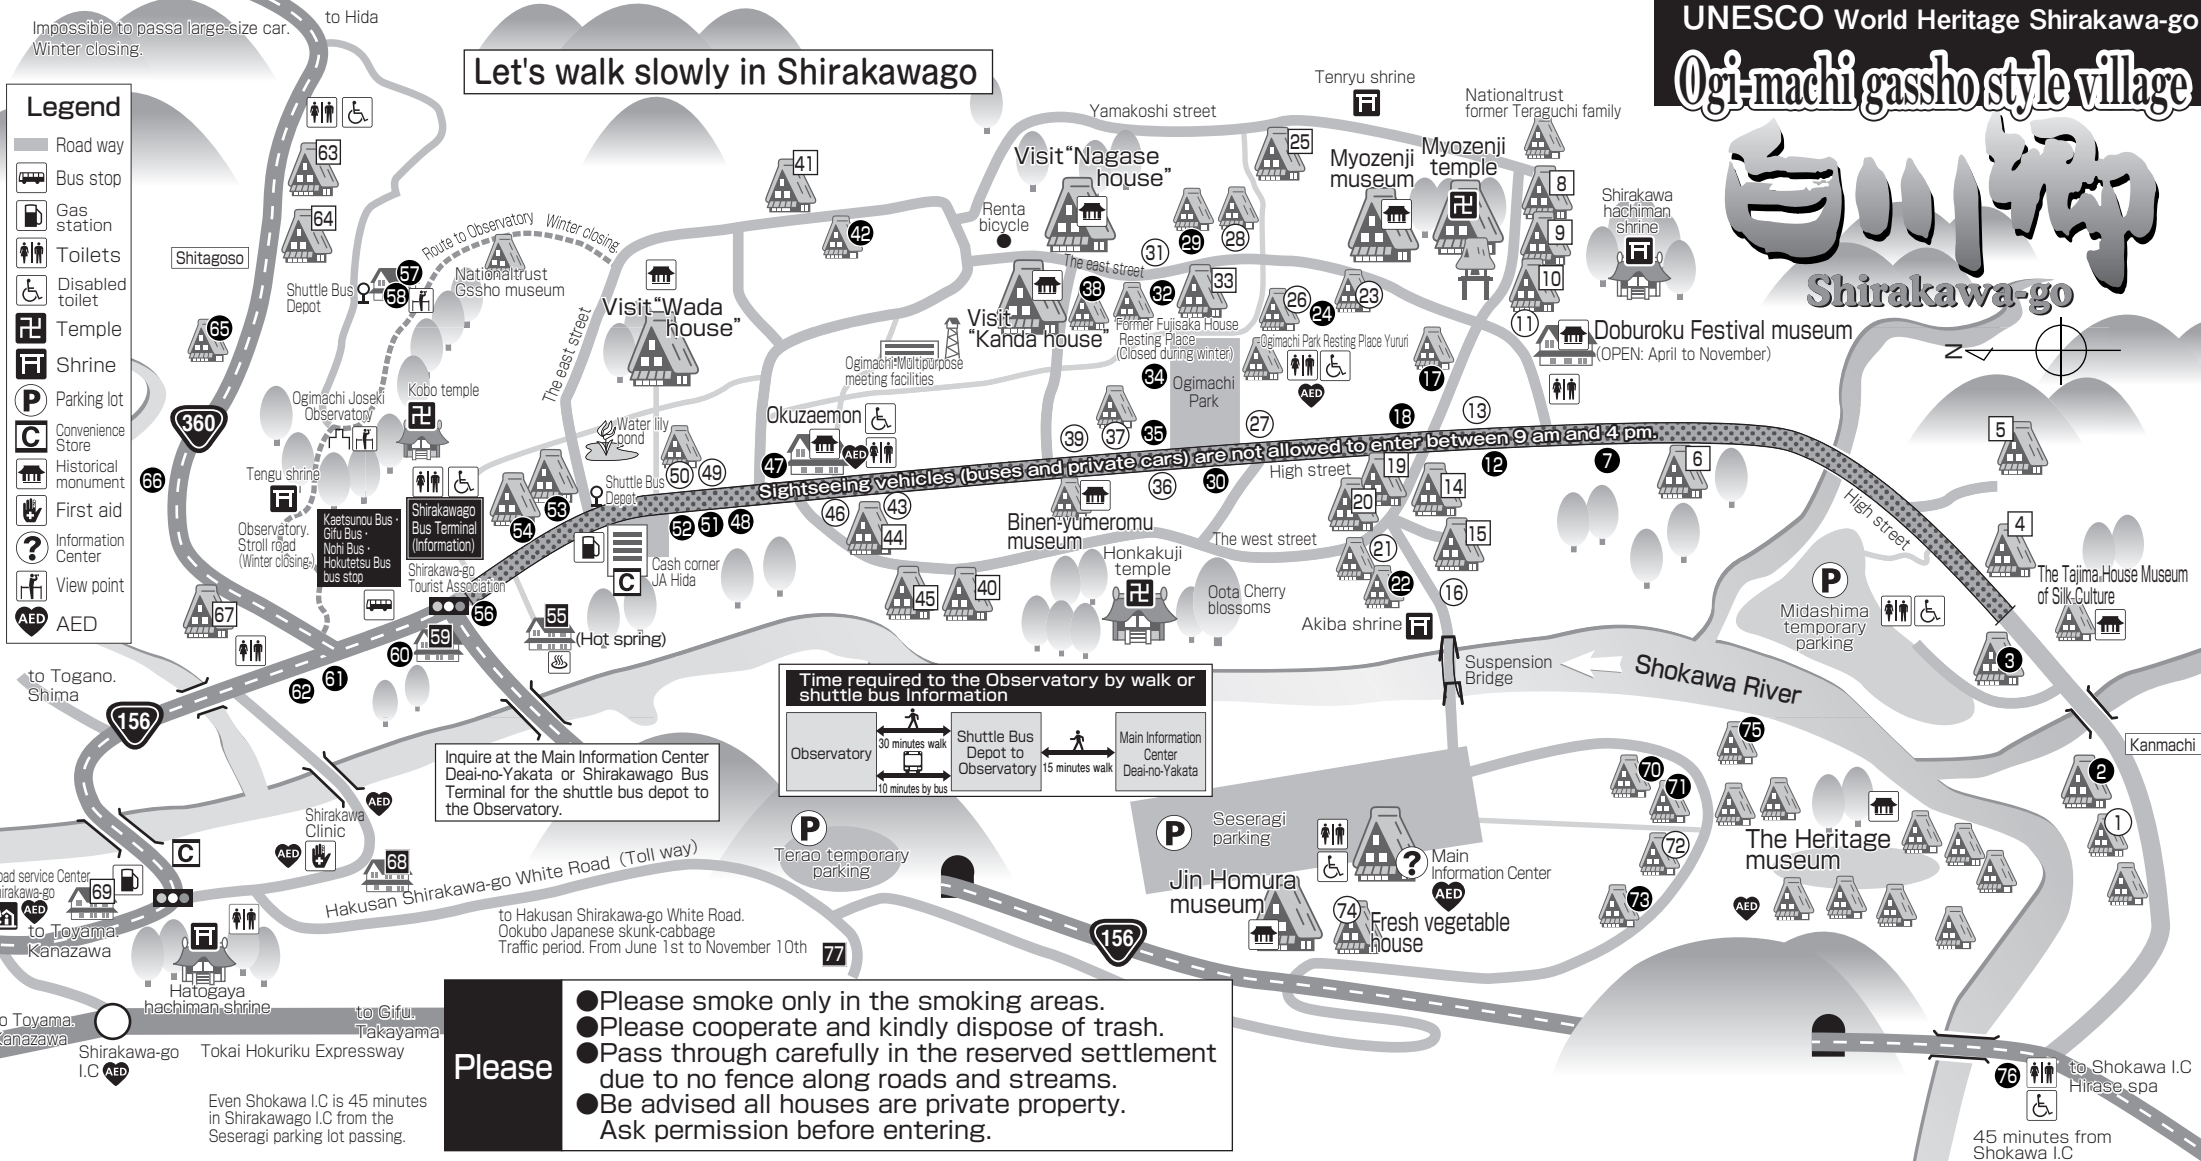

Ogi-machi gassho style village

Shirakawa-go

Let's walk slowly in Shirakawago

Japanese Inn	Gassho style minsyuku (guest house)
55 Shirakawa-go no yu	4 Juemon
59 Shiroyamakan	5 Shimizu
68 Sumireso	6 Nodaniya (Snack)
77 TOYOTA Shirakawa-Go Eco-Institute	8 Hisamatsu
	9 Furusato
	10 Kidoya
	14 Koemon
	15 Yoshiro
	19 Rihee
	20 Iccha
	25 Kanja
	33 Yamamotoya (Meals)
	40 Magoemon
	41 Bunroku
	44 Gensaku
	45 Yokichi
	63 Wadaya
	64 Isaburo
	67 Ootaya
	69 Shirakawa-go Hostel

Restaurant & Cafe shop list
2 Chubee
3 Kita no syo (Souvenir)
7 Hakuraku (Souvenir)
12 Shingedo
17 Kyosyu
18 Karyudo
22 Konjyaku
24 Chitose (Snack)
29 China (Snack)
30 Hidaji
32 Nomura
34 Shiraogi
35 Isanami (Snack)
38 Ochudo (Snack)
42 Tanakaya
47 Zen
48 Keyaki
51 Yukinko
52 Yoze
53 Hakusuien
54 Irori (Souvenir)
56 Sato
57 Tensyukaku
58 Dokorasyo (Snack)
60 Arai
61 Coffee Hina (Snack)
62 Chiharu
65 Bunsuke
66 Hiiragi
70 Gassho (Souvenir)
71 Kodajjin (Souvenir)
73 SobaWakimoto
75 Sobadojyo
76 Morizen

Souvenir shop list
1 Kikori
11 Ippi (Snack)
13 Ebisuya
16 Oishinbou (Snack)
21 Kataribe (Snack)
23 Yamaai house
26 Sanrakudou
27 Okesa
28 Gasshoan
31 Zensuke (Snack)
36 Syakunage
37 Yamazato
39 Sato-Folkcraft Shop
43 Kondo store (Snack)
46 Kobikiya-Kakinokiten
49 Memenko
50 Kobikiya
72 Wahichi
74 Fresh vegetable house (Snack)

Time on foot	(from Seseragi Park)	(from Shirakawago Bus Terminal)
● Observatory	35min	20min
● Shirakawa hachiman shrine	7min	10min
● Heritage Museum	3min	15min
● Wada house	15min	3min
● Myozenji	7min	10min